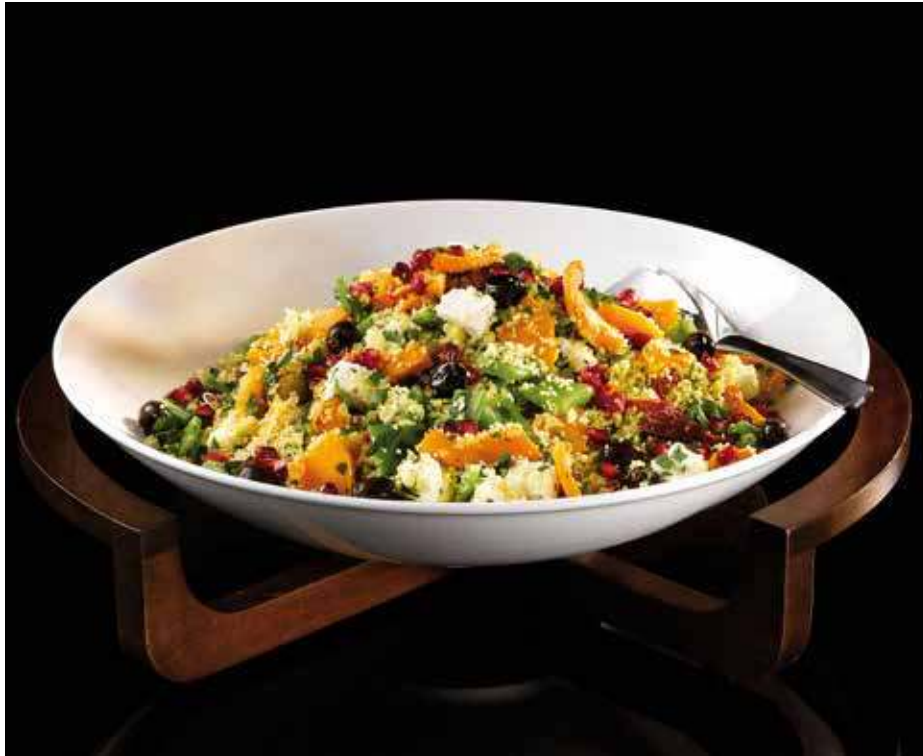

Deli Style

The Alchemy Buffet collection is a creative evolution of shapes, capturing the stunning profiles of Energy, Balance and Moonstone. Combine with our innovative melamine and wood buffet items to add impact to deli style food presentation.