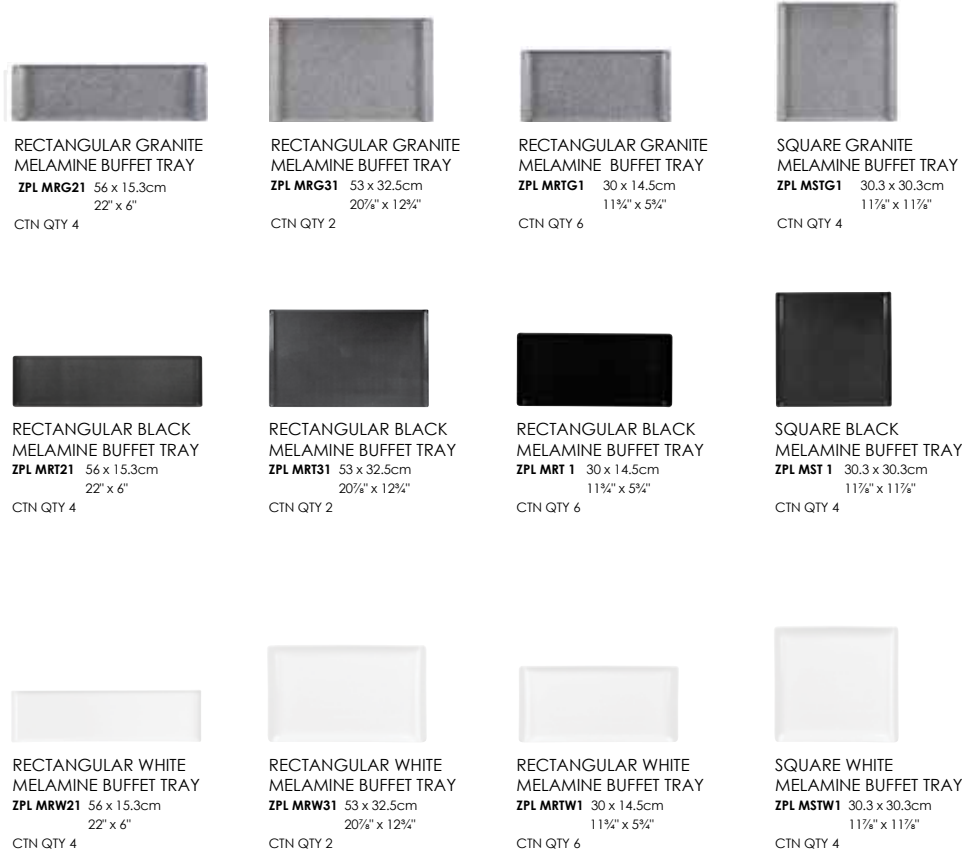

ALCHEMY®
melamine buffet trays